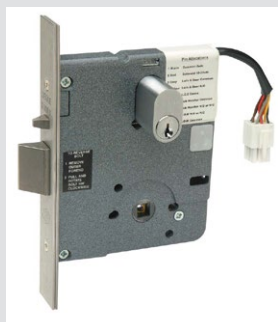

## Electric Power Transfer

**Pictured: IRT881SS**

Fire Rated: Tested on fire door assemblies in accordance with Australian Standards, refer fire door manufacturer for specific approval details

The Legge 880 Series Electric Power Transfer provides a means of transferring electrical power from a door frame to the edge of a swinging door. The units are completely concealed when the door is in the closed position.

## Accessories

**FSH FEL 990**  
**Electric Mortice Lock**

## Specifications

Series	Lead cover	Door size
IRT881SS	300mm	Suitable for doors that open to 90°, maximum 120°
IRT882SS	520mm	Suitable for doors that open more than 120°